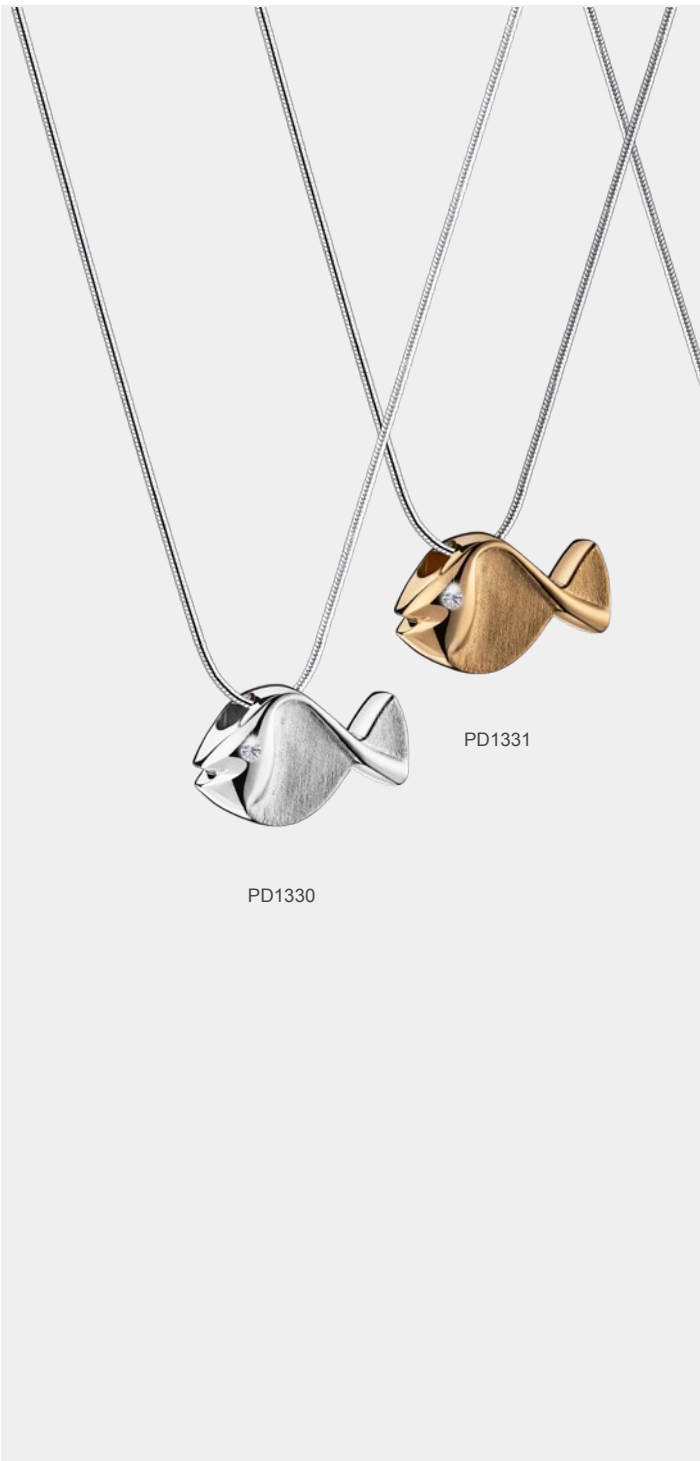

- PD1240 Anchor™ Ashes Pendant Pol Silver | Vol. Symbolic | W 1.5 Cms H 2 Cms | Sterling 925 Silver | RhodiumCoat™
- PD1300 Lotus™ Ashes Pendant Bru Silver w/Zirconia | Vol. Symbolic | W 1.7 Cms H 1.5 Cms | Sterling 925 Silver | RhodiumCoat™
- PD1301 Lotus™ Ashes Pendant Bru Gold Vermeil w/Zirconia | Vol. Symbolic | W 1.7 Cms H 1.5 Cms | Sterling 925 Silver | RhodiumCoat™
- PD1330 Fish™ Ashes Pendant Pol & Bru Silver w/Zirconia | Vol. Symbolic | W 1.8 Cms H 1.1 Cms | Sterling 925 Silver | RhodiumCoat™
- PD1331 Fish™ Ashes Pendant Pol & Bru Gold Vermeil w/Zirconia | Vol. Symbolic | W 1.8 Cms H 1.1 Cms | Sterling 925 Silver | RhodiumCoat™
- PD1480 SeaShell™ Pearl Ashes Pendant Pol & Bru Silver | Vol. Symbolic | W 1.9 Cms H 1.7 Cms | Sterling 925 Silver | RhodiumCoat™
- PD1481 SeaShell™ Pearl Ashes Pendant Pol & Bru Gold Vermeil | Vol. Symbolic | W 1.9 Cms H 1.7 Cms | Sterling 925 Silver | RhodiumCoat™

Sterling 925 Silver Necklace included with Pendants
LoveUrns® Treasure™ ~ Wear your Love™

Fish™