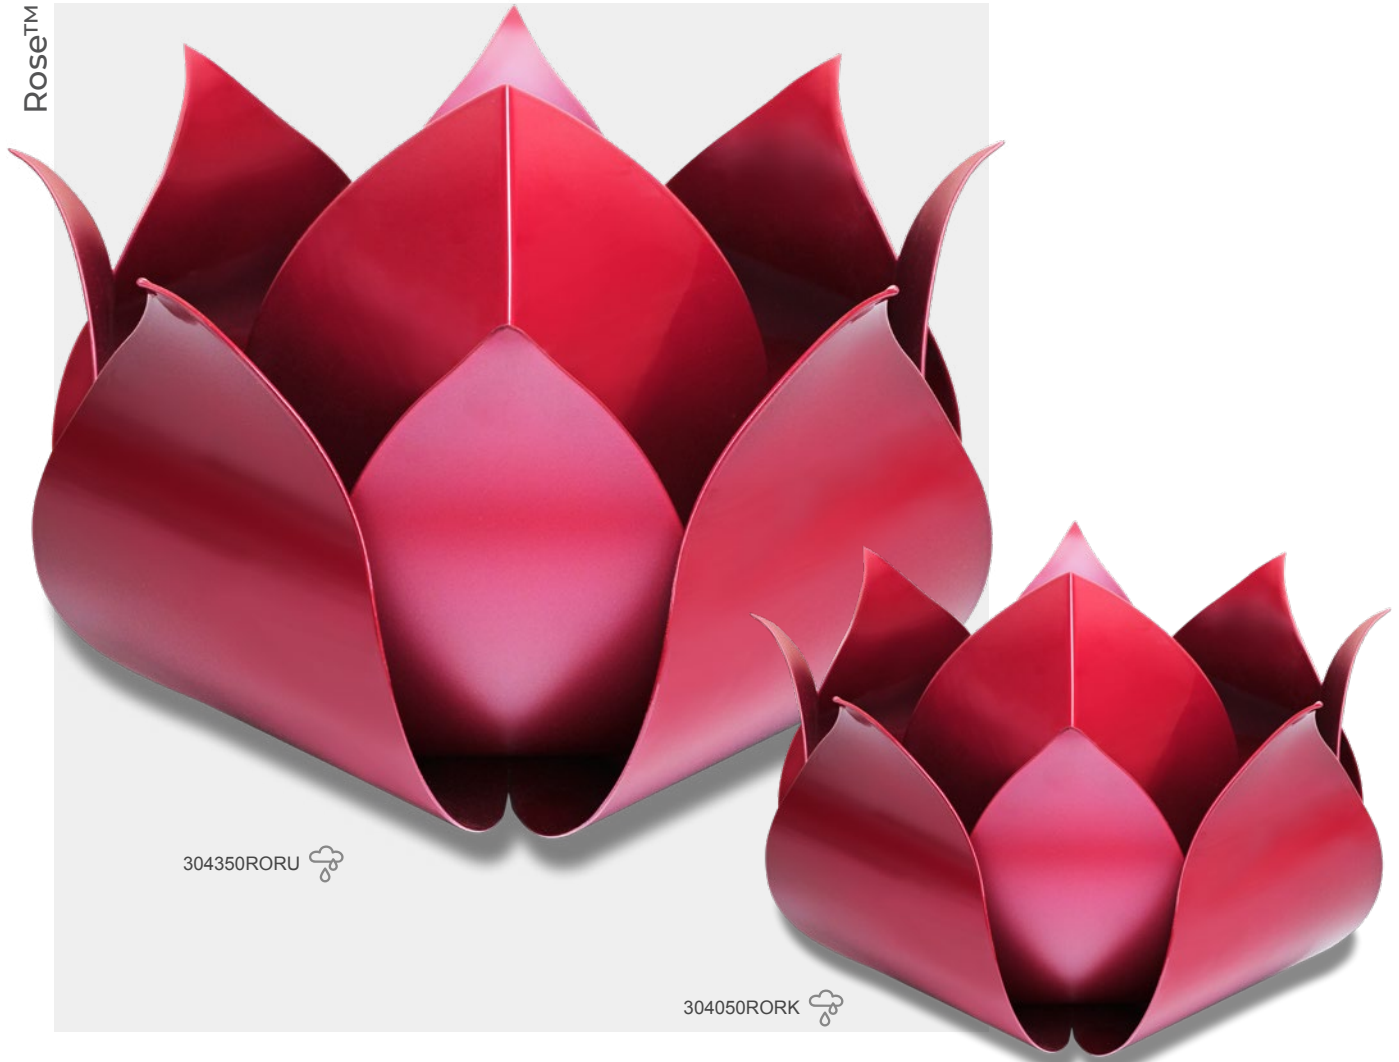

Rose™

304350RORU ☁

304050RORK ☁

Rose™