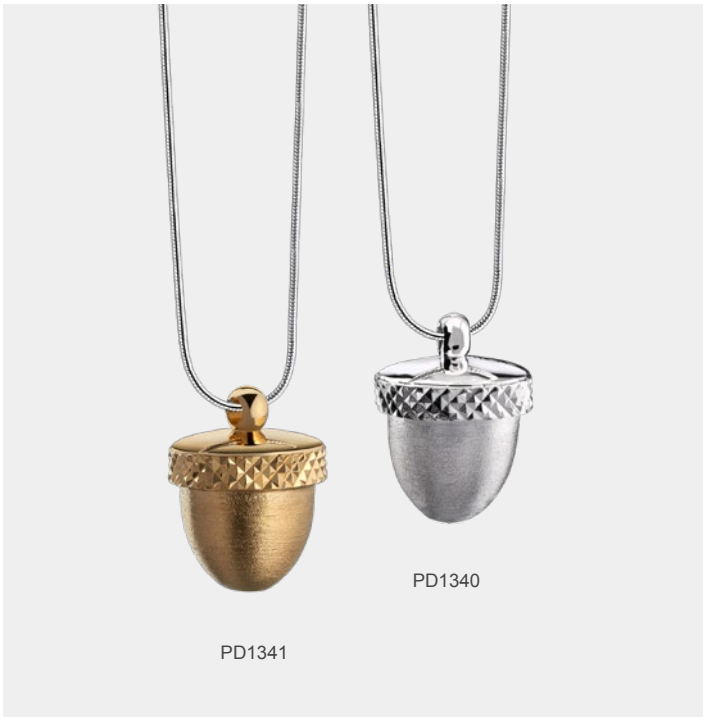

PD1510

PD1511

Football™

Flask™

PD1513

PD1512

LoveTag™

- PD1110** Drop™ Ashes Pendant Pol Silver | Vol. Symbolic | W 0.9 Cms H 1.6 Cms | Sterling 925 Silver | RhodiumCoat™
- PD1120** Tribute™ Ashes Pendant Bru Silver | Vol. Symbolic | W 1.1 Cms H 1.9 Cms | Sterling 925 Silver | RhodiumCoat™
- PD1121** Tribute™ Ashes Pendant Bru Ruthenium | Vol. Symbolic | W 1.1 Cms H 1.9 Cms | Sterling 925 Silver | RhodiumCoat™
- PD1140** Classic™ Urn Ashes Pendant Pol Silver | Vol. Symbolic | W 1.1 Cms H 1.6 Cms | Sterling 925 Silver | RhodiumCoat™
- PD1141** Classic™ Urn Ashes Pendant Pol & Bru Gold Vermeil | Vol. Symbolic | W 1.1 Cms H 1.6 Cms | Sterling 925 Silver | RhodiumCoat™
- PD1340** Acorn™ Ashes Pendant Pol & Bru Silver | Vol. Symbolic | W 1.4 Cms H 1.8 Cms | Sterling 925 Silver | RhodiumCoat™
- PD1341** Acorn™ Ashes Pendant Pol & Bru Gold Vermeil | Vol. Symbolic | W 1.4 Cms H 1.8 Cms | Sterling 925 Silver | RhodiumCoat™
- PD1510** Football Helmet™ Ashes Pendant Pol & Bru Silver | Vol. Symbolic | W 1.7 Cms H 2.2 Cms | Sterling 925 Silver | RhodiumCoat™
- PD1511** Football Helmet™ Ashes Pendant Pol & Bru Silver | Vol. Symbolic | W 1.7 Cms H 2.2 Cms | Sterling 925 Silver | RhodiumCoat™
- PD1512** LoveTag™ Ashes Pendant Pol & Bru Silver | Vol. Symbolic | W 1.5 Cms H 3.6 Cms | Sterling 925 Silver | RhodiumCoat™
- PD1513** Flask™ Ashes Pendant Pol & Bru Ruthenium | Vol. Symbolic | W 1.8 Cms H 2.5 Cms | Sterling 925 Silver | RhodiumCoat™

Sterling 925 Silver Necklace included with Pendants  
**LoveUrns® Treasure™ ~ Wear your Love™**

Tribute™

PD1121

PD1120

Urn™

PD1141

PD1140

Acorn™