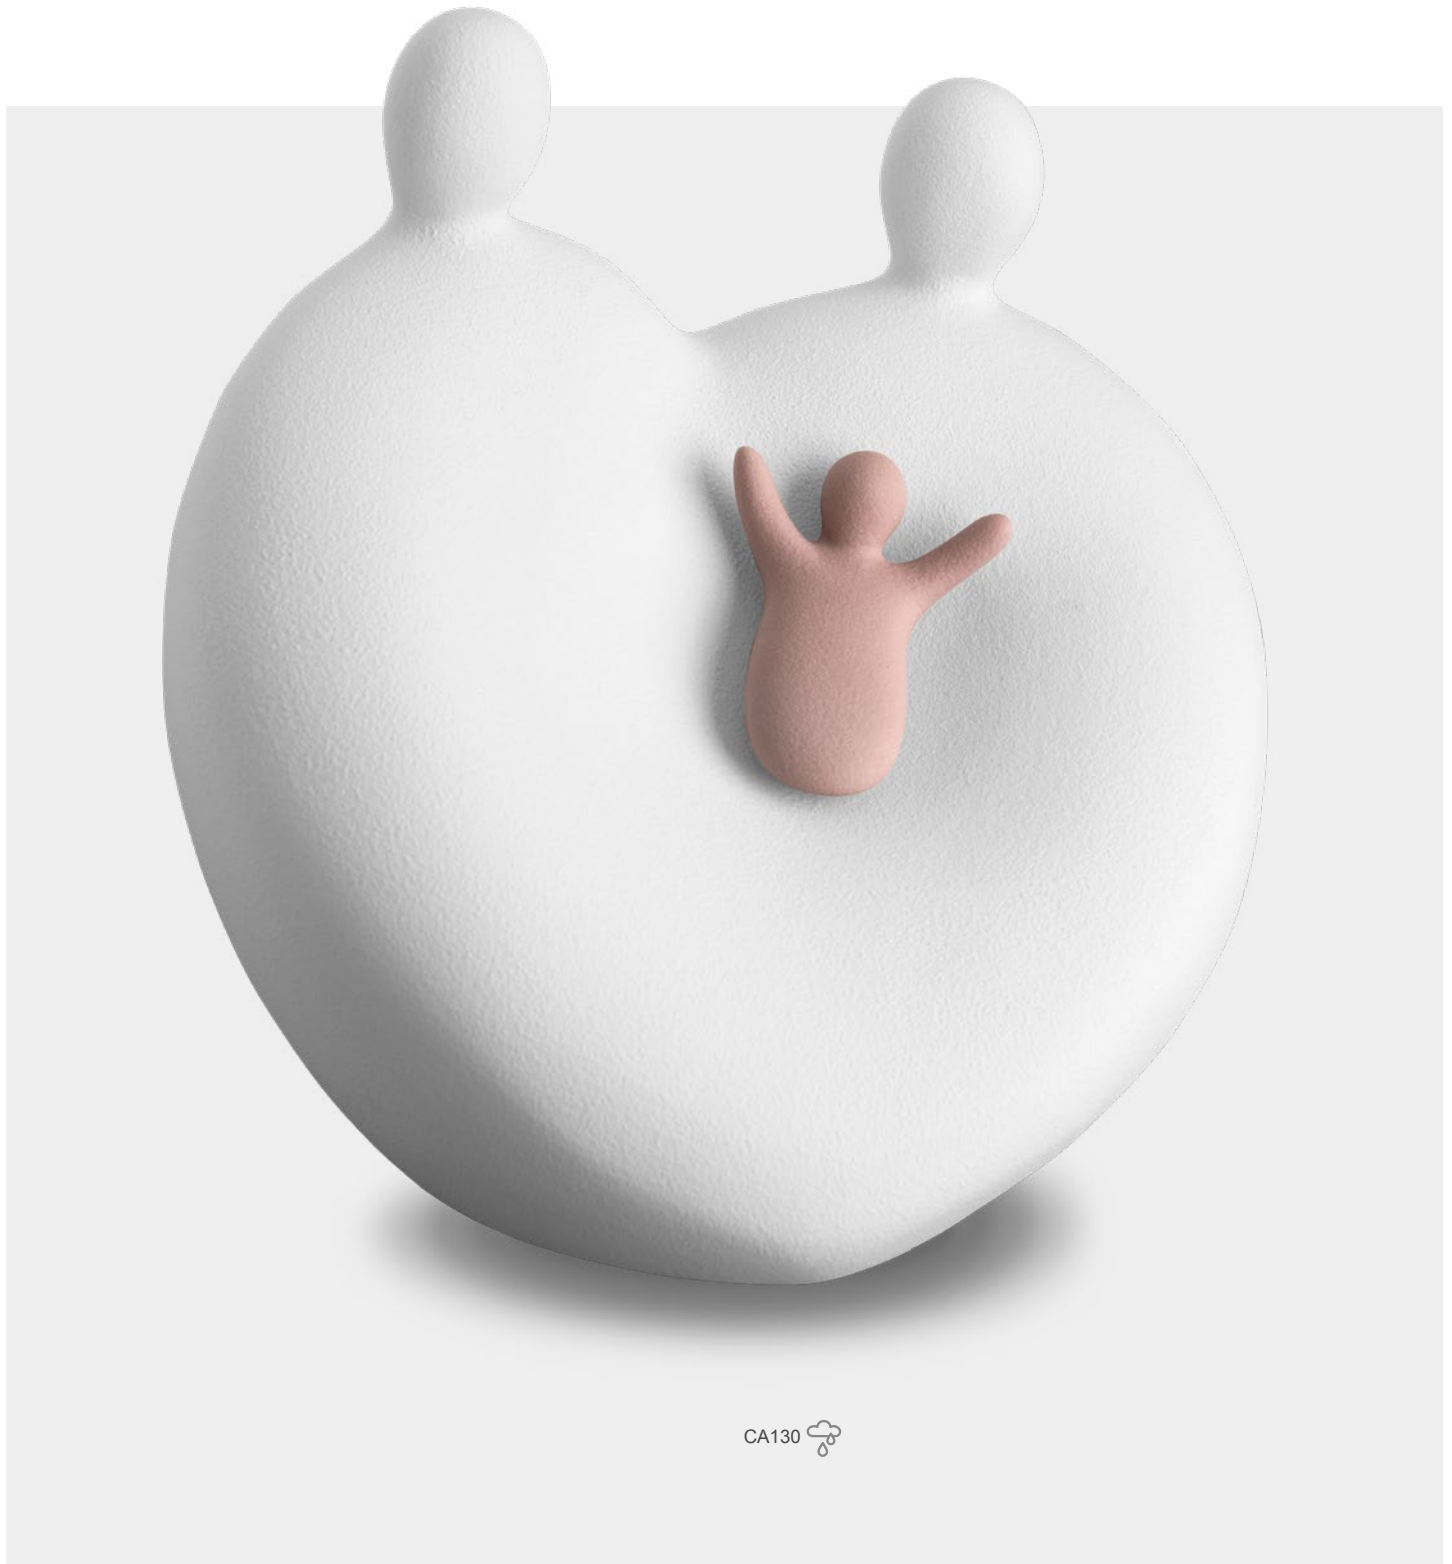

CA130 Cradle Child Urn White & Pink | Vol. 3 Liter | L 21 Cms W 24 Cms H 23 Cms | Porcelain
CA140 Holy Cross Standard Adult Urn Silver Grey & White | Vol. 3.8 Liter | L 14 Cms W 18 Cms H 31 Cms | Porcelain

Metal threaded screw on bottom
Handcrafted with Love, Forever Porcelain™ by LoveUrns®

Cradle Child™

CA130