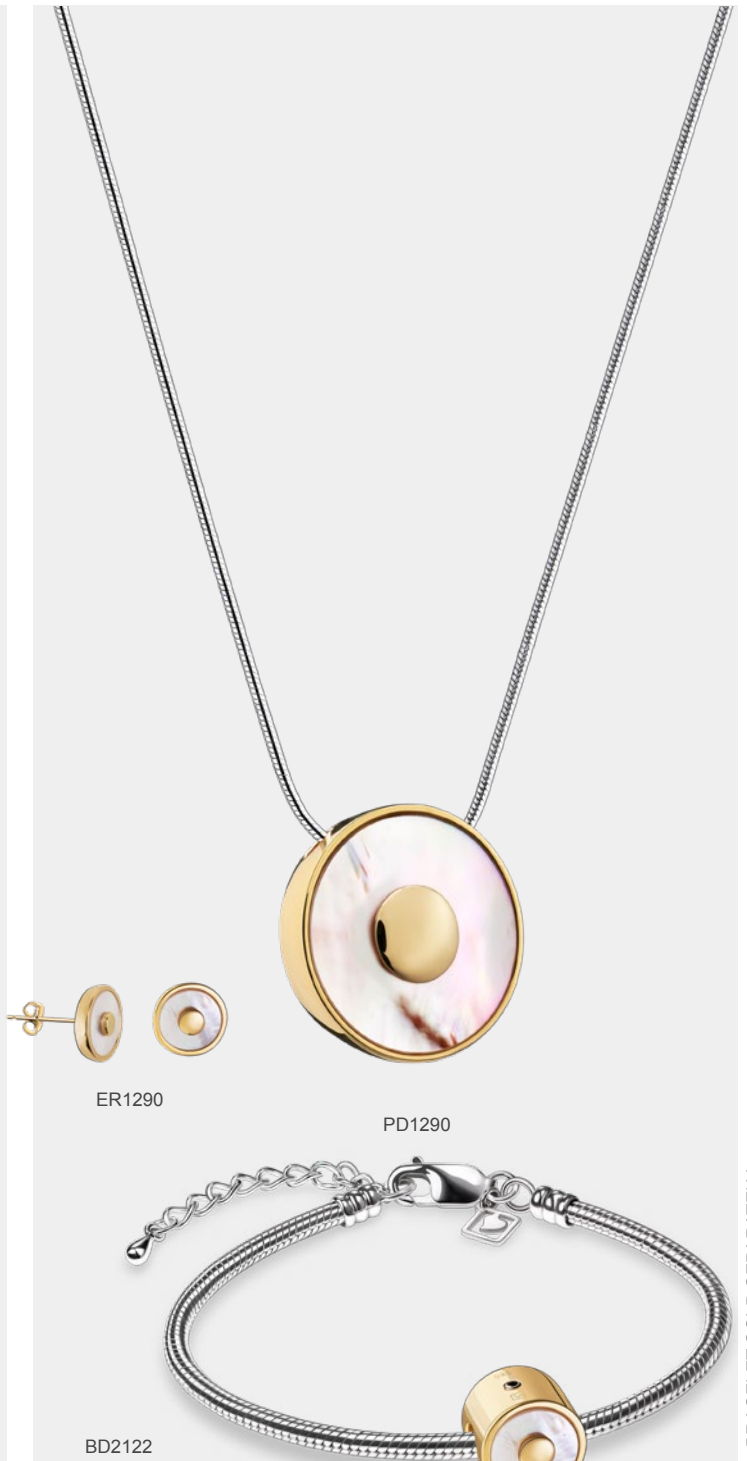

ER1290

PD1290

BD2122

BRACELET SOLD SEPARATELY