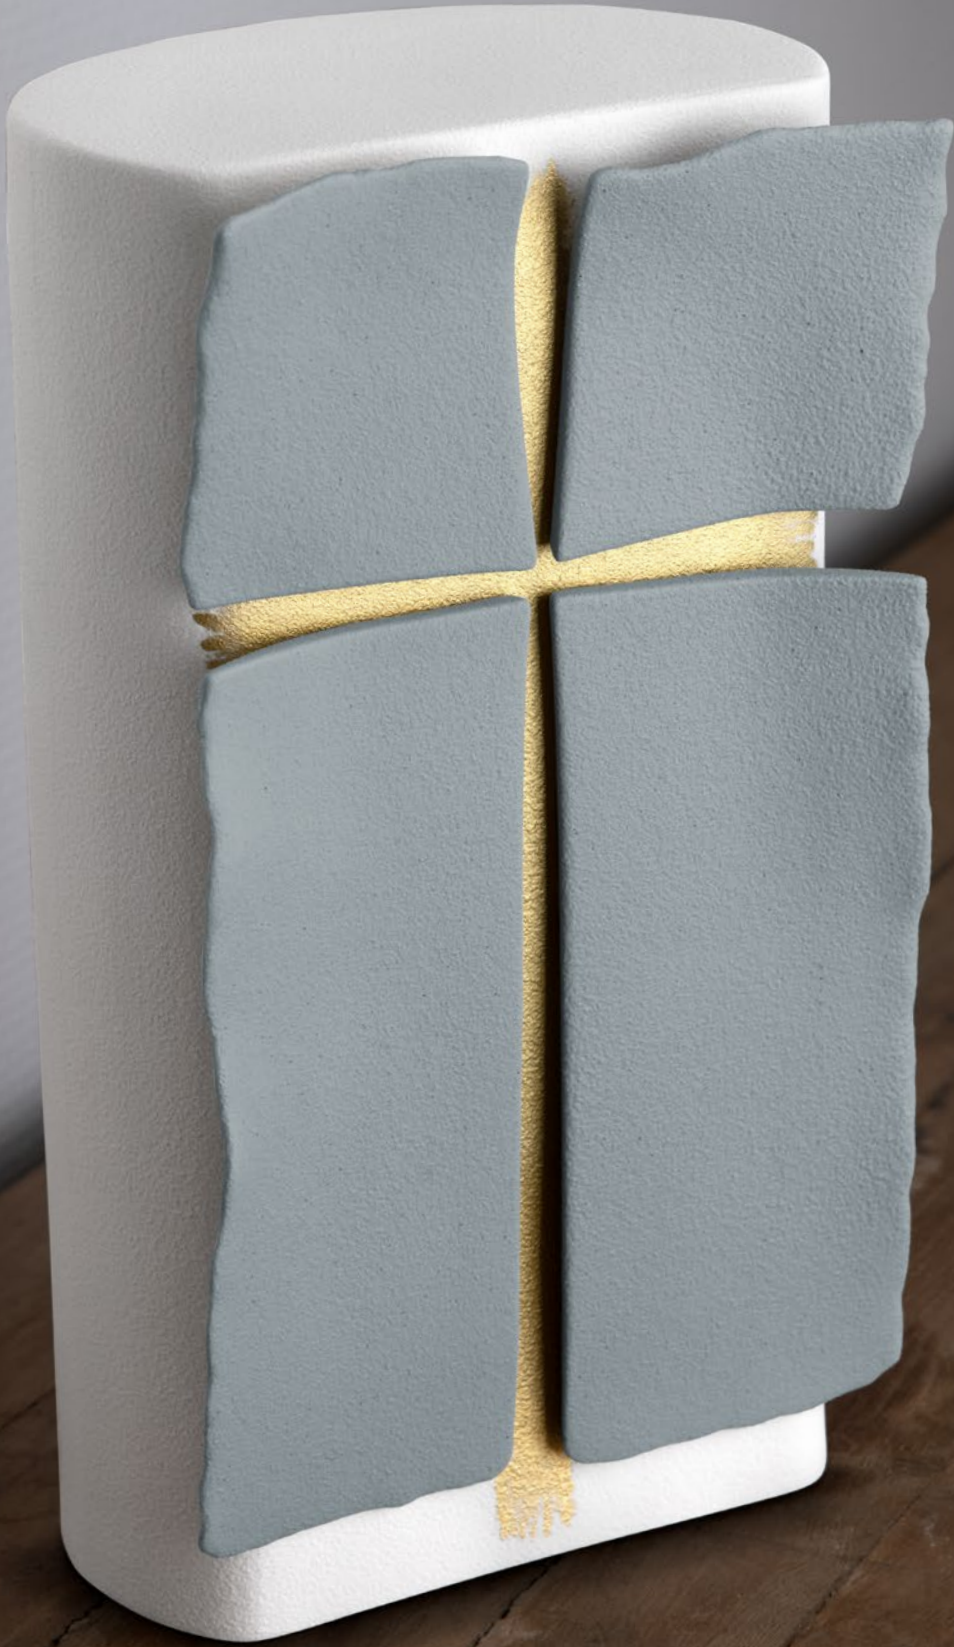

Metal threaded screw on bottom

Handcrafted with Love, Forever Porcelain™ by LoveUrns®

Stairway to Heaven™

CA120 

CA121 

CA130 Cradle Child Urn White & Pink | Vol. 3 Liter | L 21 Cms W 24 Cms H 23 Cms | Porcelain  
CA140 Holy Cross Standard Adult Urn Silver Grey & White | Vol. 3.8 Liter | L 14 Cms W 18 Cms H 31 Cms | Porcelain