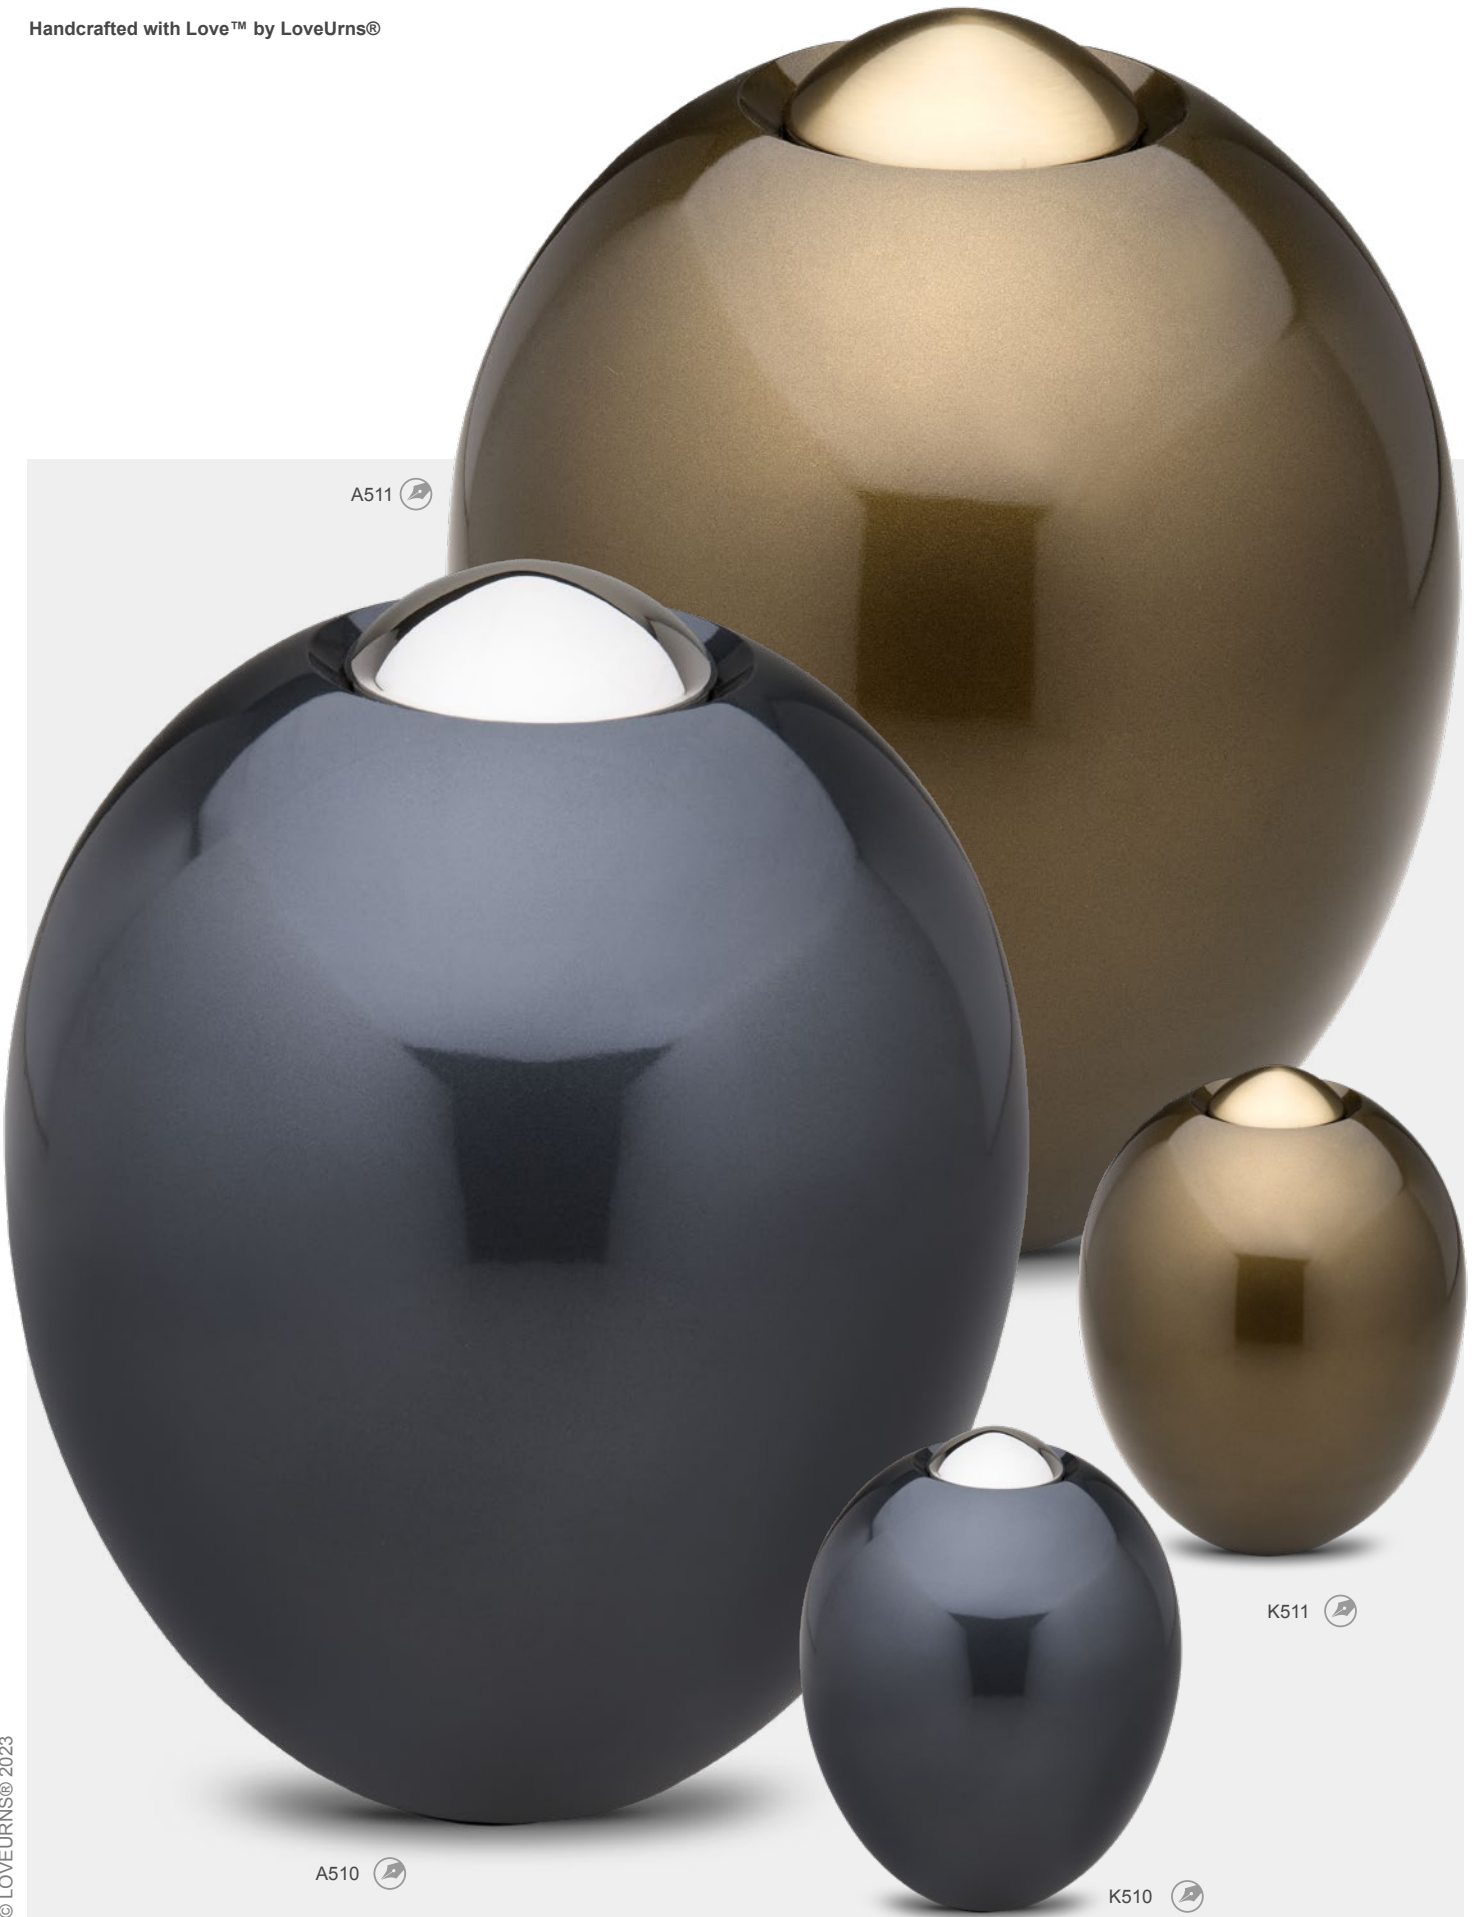

- **A510** Adore™ Standard Adult Urn Midnight & Pol Silver | Vol. 4.8 Liter | L 19.5 Cms W 19.5 Cms H 26 Cms | Brass & Alloy | GlossCoat™
- **A511** Adore™ Standard Adult Urn Bronze & Bru Gold | Vol. 4.8 Liter | L 19.5 Cms W 19.5 Cms H 26 Cms | Brass & Alloy | GlossCoat™
- **A902** Floral Band Standard Adult Urn Slate & Bru Gold | Vol. 3 Liter | L 16 Cms W 16 Cms H 25.5 Cms | Brass | GlossCoat™
- **K510** Adore™ Keepsake Urn Midnight & Pol Silver | Vol. 0.1 Liter | L 6 Cms W 6 Cms H 7.5 Cms | Brass | GlossCoat™
- **K511** Adore™ Keepsake Urn Bronze & Bru Gold | Vol. 0.1 Liter | L 6 Cms W 6 Cms H 7.5 Cms | Brass | GlossCoat™
- **K600** Heart Keepsake Urn Bru Gold | Vol. 0.05 Liter | L 7 Cms W 8 Cms H 3 Cms | Brass | GlossCoat™
- **K902** Floral Band Keepsake Urn Slate & Bru Gold | Vol. 0.05 Liter | L 4.5 Cms W 4.5 Cms H 8 Cms | Brass | GlossCoat™

Handcrafted with Love™ by LoveUrns®

A511

A510

K511

K510

Adore™

UK PATENT 90017971350004.00

EUIPO 001797135-0004

US PATENT D649,325