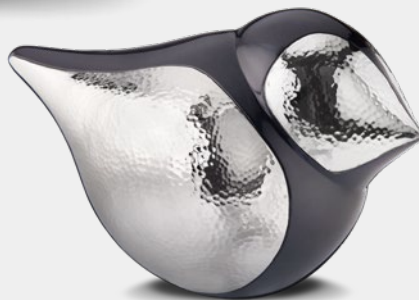

A562

PD1280

SoulBirds™

A561 

A560 

K561 

K560 

- A550** LoveBird™ Standard Adult Urn Midnight & Bru Pewter | Vol. 1.54 Liter | L 22.5 Cms W 14.5 Cms H 19 Cms | Brass | GlossCoat™
- A551** LoveBird™ Standard Adult Urn Bronze & Hmd Gold | Vol. 1.54 Liter | L 22.5 Cms W 14.5 Cms H 19 Cms | Brass | GlossCoat™
- A560** SoulBird™ Standard Adult Urn Midnight & Hmd Silver | Vol. 3.85 Liter | L 26 Cms W 18.5 Cms H 21.5 Cms | Brass | GlossCoat™
- A561** SoulBird™ Standard Adult Urn Midnight & Hmd Silver | Vol. 3.7 Liter | L 29.5 Cms W 18.5 Cms H 20 Cms | Brass | GlossCoat™
- K550** LoveBird™ Keepsake Urn Midnight & Bru Pewter | Vol. 0.05 Liter | L 8 Cms W 6 Cms H 7 Cms | Brass | GlossCoat™
- K551** LoveBird™ Keepsake Urn Bronze & Hmd Gold | Vol. 0.05 Liter | L 8 Cms W 6 Cms H 7 Cms | Brass | GlossCoat™
- K560** SoulBird™ Keepsake Urn Midnight & Hmd Silver | Vol. 0.05 Liter | L 7.5 Cms W 4.6 Cms H 6 Cms | Brass | GlossCoat™
- K561** SoulBird™ Keepsake Urn Midnight & Hmd Silver | Vol. 0.05 Liter | L 8 Cms W 5 Cms H 5 Cms | Brass | GlossCoat™

**PD1460** LoveBird™ Ashes Pendant Pol & Bru Silver | Vol. Symbolic | W 2.2 Cms H 1.8 Cms | Sterling 925 Silver | RhodiumCoat™

Sterling 925 Silver Necklace included with Pendants  
**LoveUrns® Treasure™ ~ Wear your Love™**  
 Handcrafted with Love™ by LoveUrns®