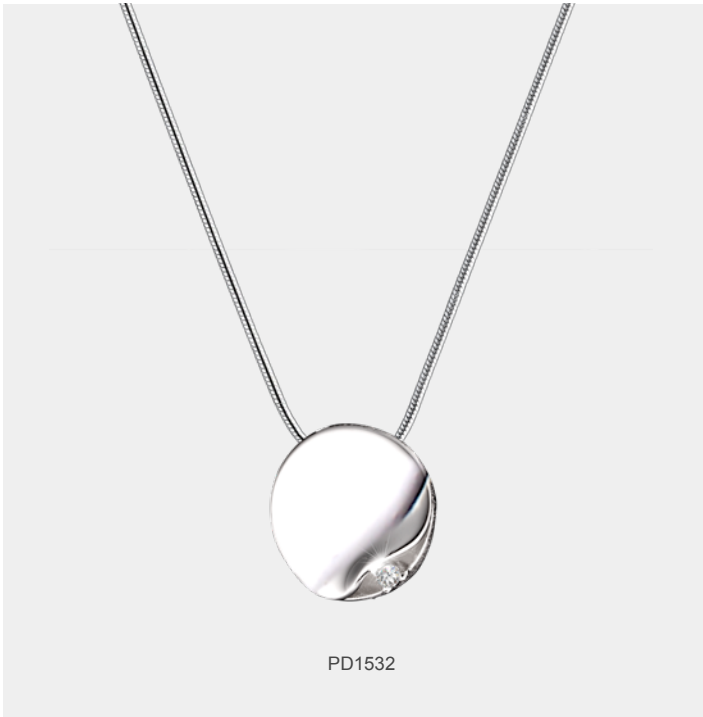

Hope™

Circle™