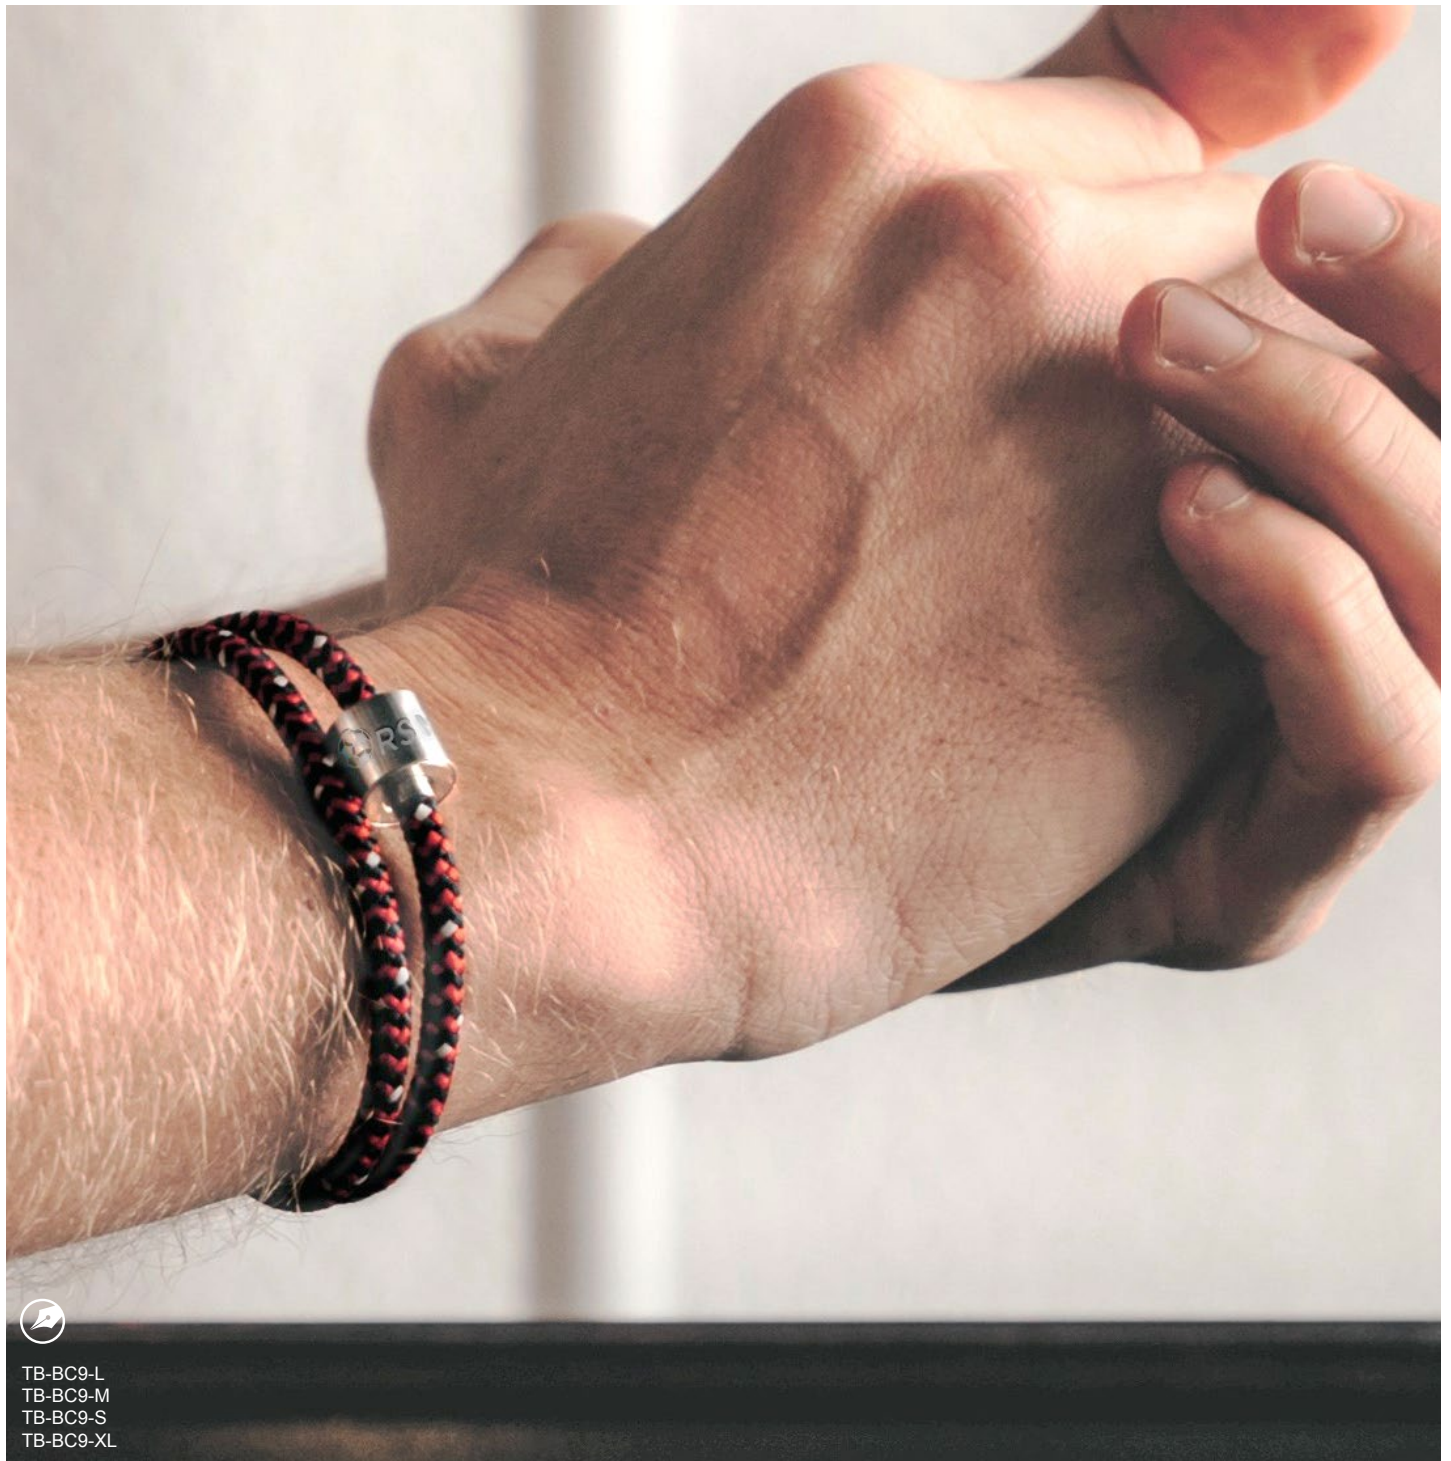

Tadblu™ by LoveUrns® ~ Wear your Love™

Memento Cord™

©TADBLU 2023

© LOVEURNS® 2023

TB-BC9-L
TB-BC9-M
TB-BC9-S
TB-BC9-XL