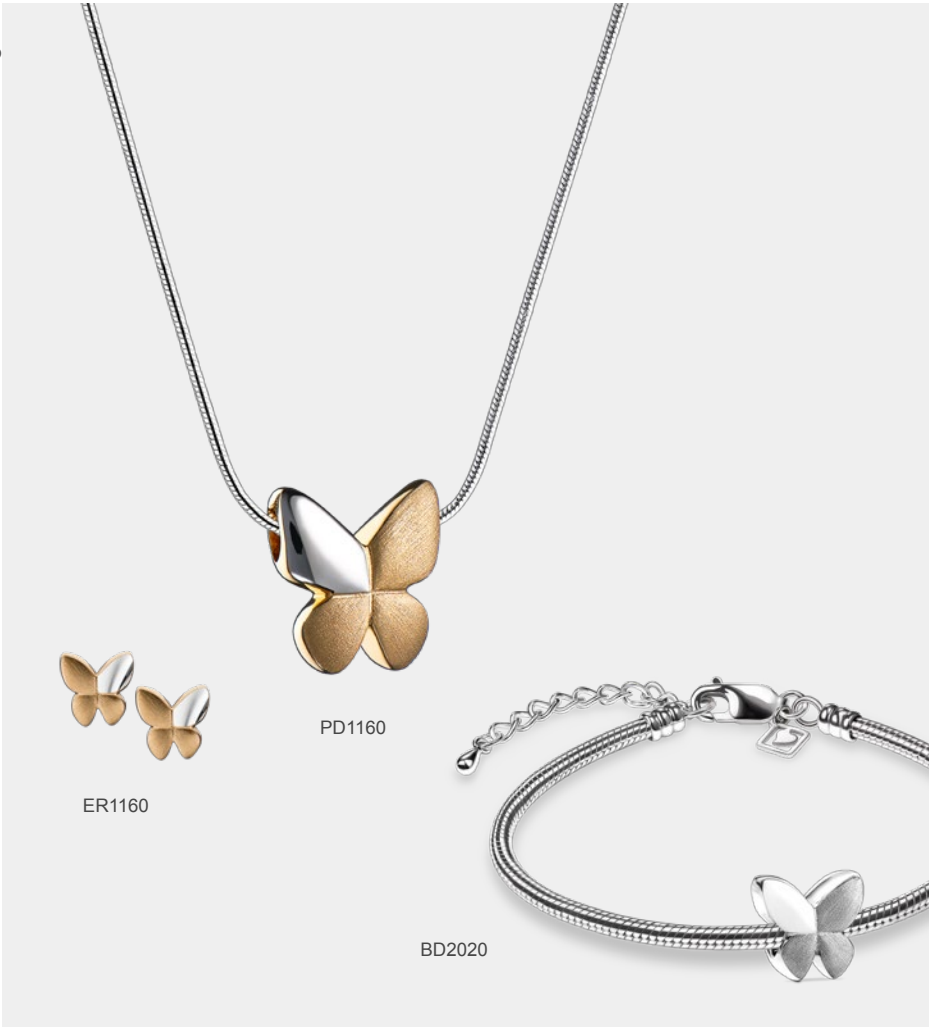

BRACELET SOLD SEPARATELY