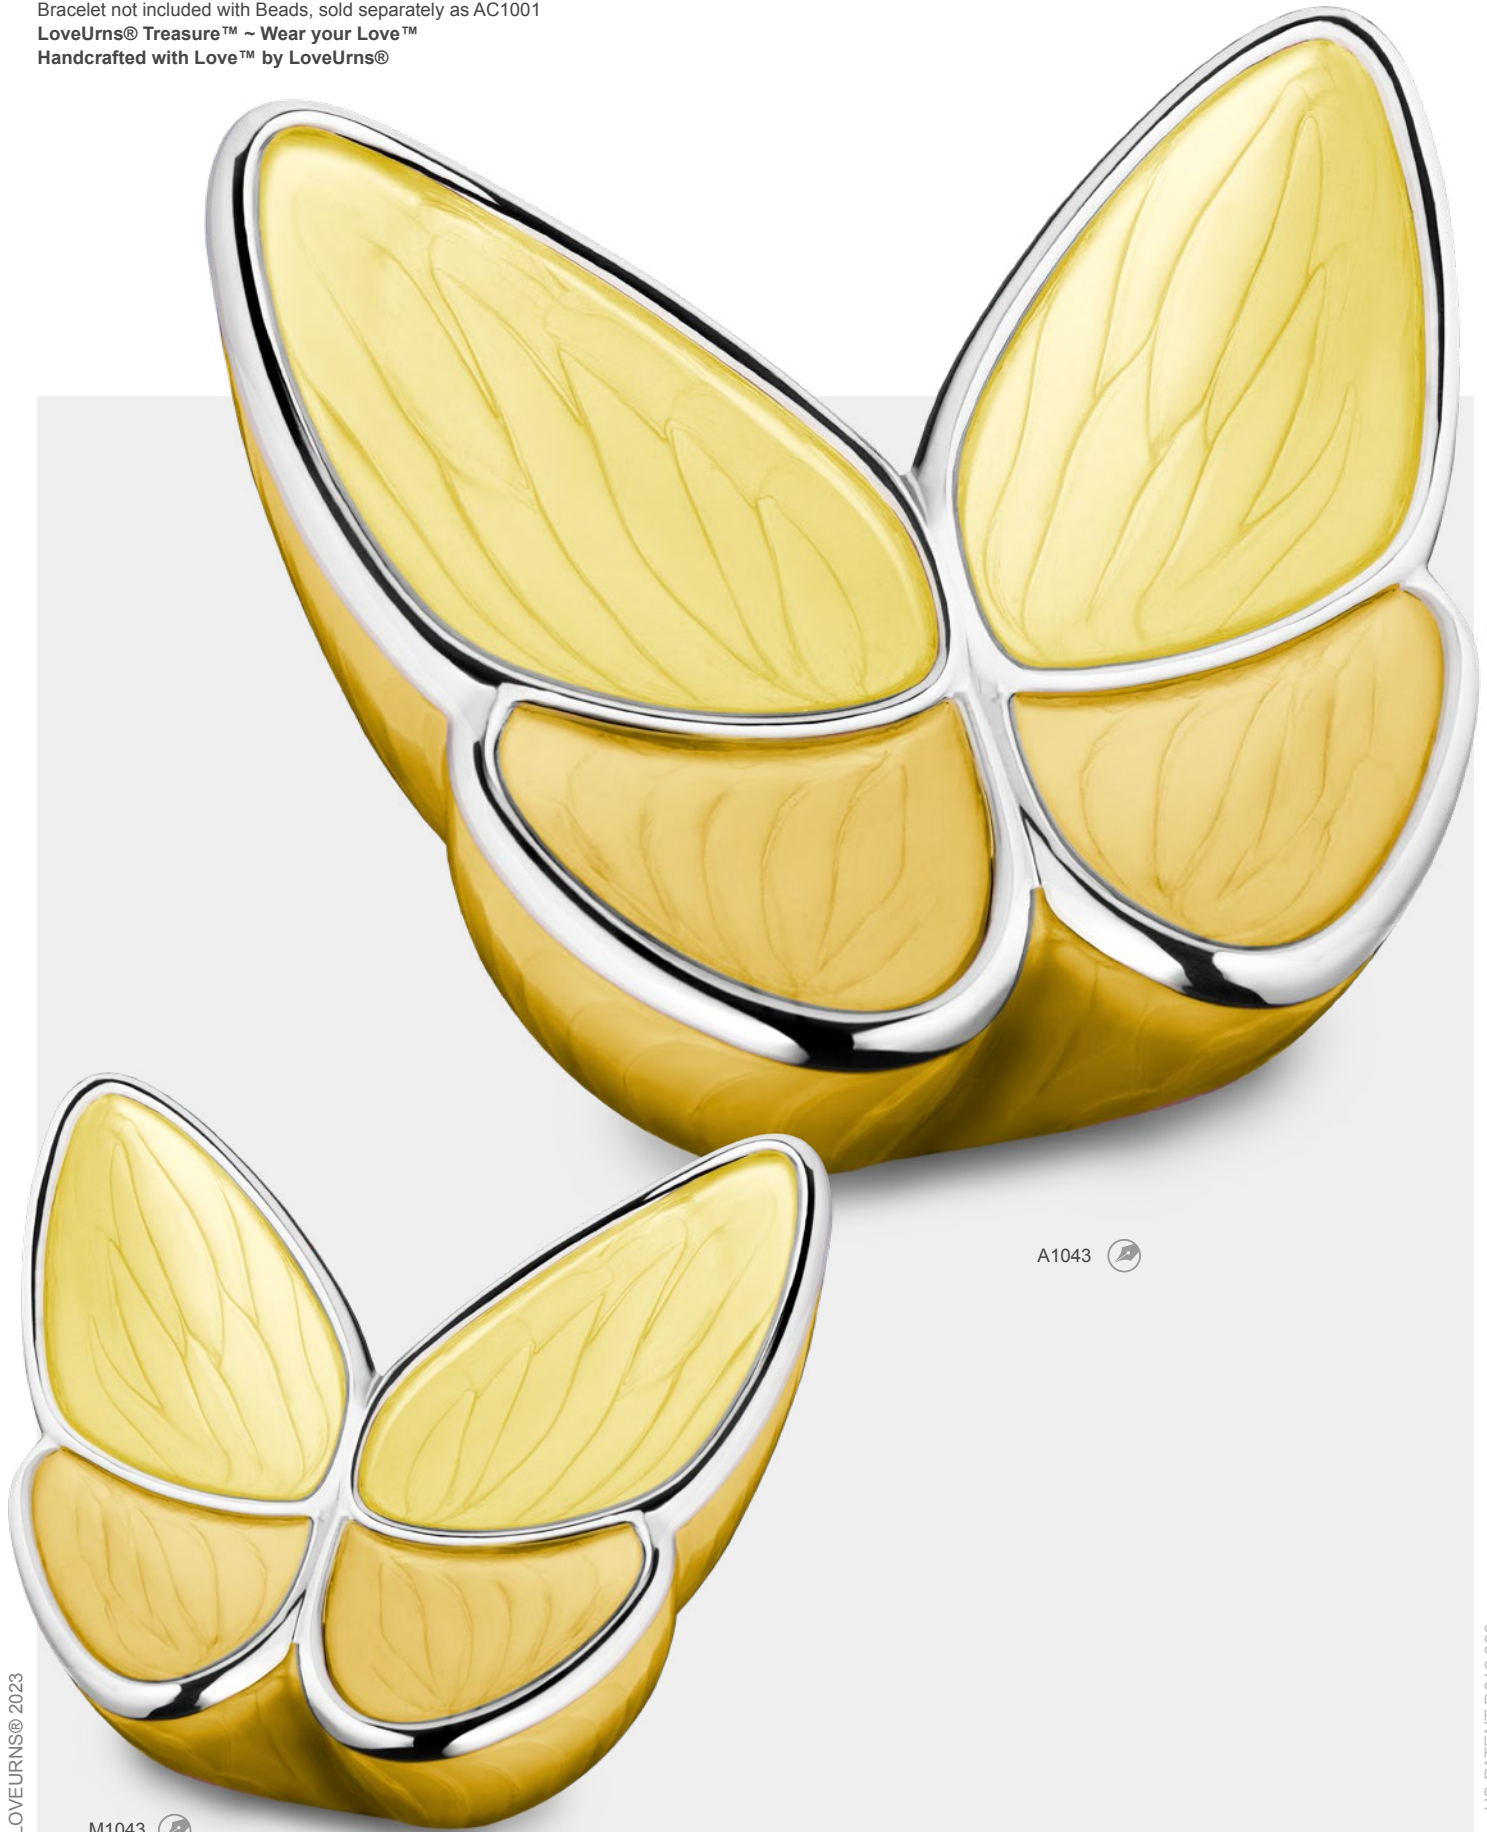

A1043 Wings of Hope™ Standard Adult Urn Pearl Yellow & Pol Silver | Vol. 3.6 Liter | L 21 Cms W 27 Cms H 23 Cms | Brass & Alloy | PearlCoat™
M1043 Wings of Hope™ Medium Urn Pearl Yellow & Pol Silver | Vol. 0.4 Liter | L 11.5 Cms W 16.5 Cms H 11.5 Cms | Brass & Alloy | PearlCoat™
K1043 Wings of Hope™ Keepsake Urn Pearl Yellow & Pol Silver | Vol. 0.05 Liter | L 6.2 Cms W 8.5 Cms H 6 Cms | Brass & Alloy | PearlCoat™

PD1203 Wings of Hope™ Ashes Pendant Pearl Yellow & Pol Silver | Vol. Symbolic | W 1.9 Cms H 1.6 Cms | Sterling 925 Silver | RhodiumCoat™
BD2093 Wings of Hope™ Ashes Bead Pearl Yellow & Pol Silver | Vol. Symbolic | W 1.3 Cms H 1.3 Cms | Sterling 925 Silver | RhodiumCoat™
ER1203 Wings of Hope™ Stud Earrings Pearl Yellow & Pol Silver | W 1.1 Cms H 0.9 Cms | Sterling 925 Silver | RhodiumCoat™

Sterling 925 Silver Necklace included with Pendants
Earrings have no cavity for Ashes
Bracelet not included with Beads, sold separately as AC1001
LoveUrns® Treasure™ ~ Wear your Love™
Handcrafted with Love™ by LoveUrns®

Wings of Hope™

A1043

M1043