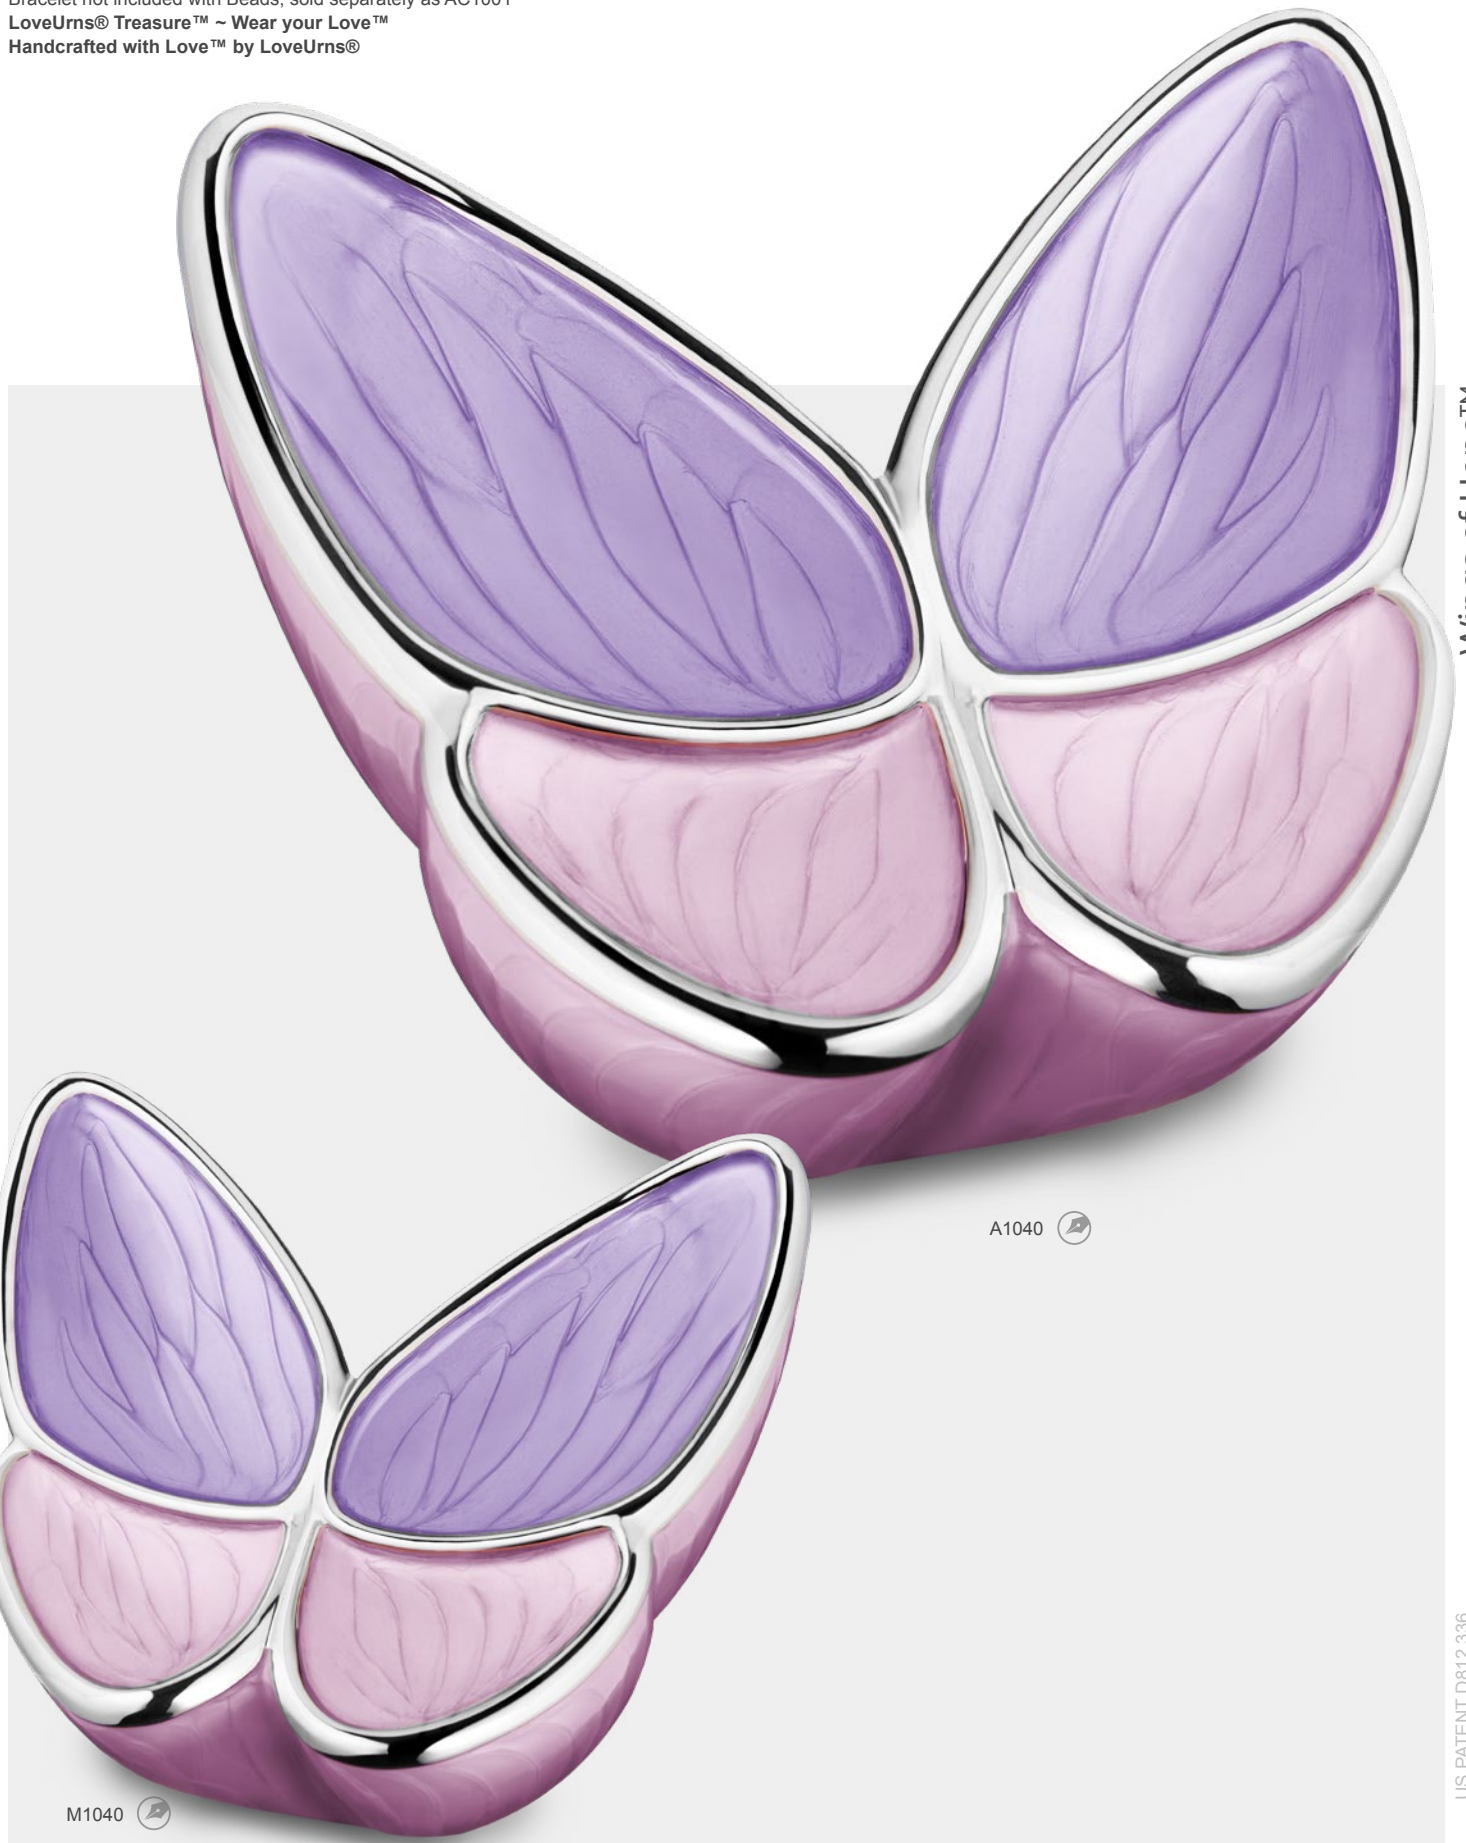

A1040 Wings of Hope™ Standard Adult Urn Pearl Lavender & Pol Silver | Vol. 3.6 Liter | L 21 Cms W 27 Cms H 23 Cms | Brass & Alloy | PearlCoat™
M1040 Wings of Hope™ Medium Urn Pearl Lavender & Pol Silver | Vol. 0.4 Liter | L 11.5 Cms W 16.5 Cms H 11.5 Cms | Brass & Alloy | PearlCoat™
K1040 Wings of Hope™ Keepsake Urn Pearl Lavender & Pol Silver | Vol. 0.05 Liter | L 6.2 Cms W 8.5 Cms H 6 Cms | Brass & Alloy | PearlCoat™

PD1200 Wings of Hope™ Ashes Pendant Pearl Lavender & Pol Silver | Vol. Symbolic | W 1.9 Cms H 1.6 Cms | Sterling 925 Silver | RhodiumCoat™
BD2090 Wings of Hope™ Ashes Bead Pearl Lavender & Pol Silver | Vol. Symbolic | W 1.3 Cms H 1.3 Cms | Sterling 925 Silver | RhodiumCoat™
ER1200 Wings of Hope™ Stud Earrings Pearl Lavender & Pol Silver | W 1.1 Cms H 0.9 Cms | Sterling 925 Silver | RhodiumCoat™

Sterling 925 Silver Necklace included with Pendants
Earrings have no cavity for Ashes
Bracelet not included with Beads, sold separately as AC1001
LoveUrns® Treasure™ ~ Wear your Love™
Handcrafted with Love™ by LoveUrns®

Wings of Hope™

A1040

M1040